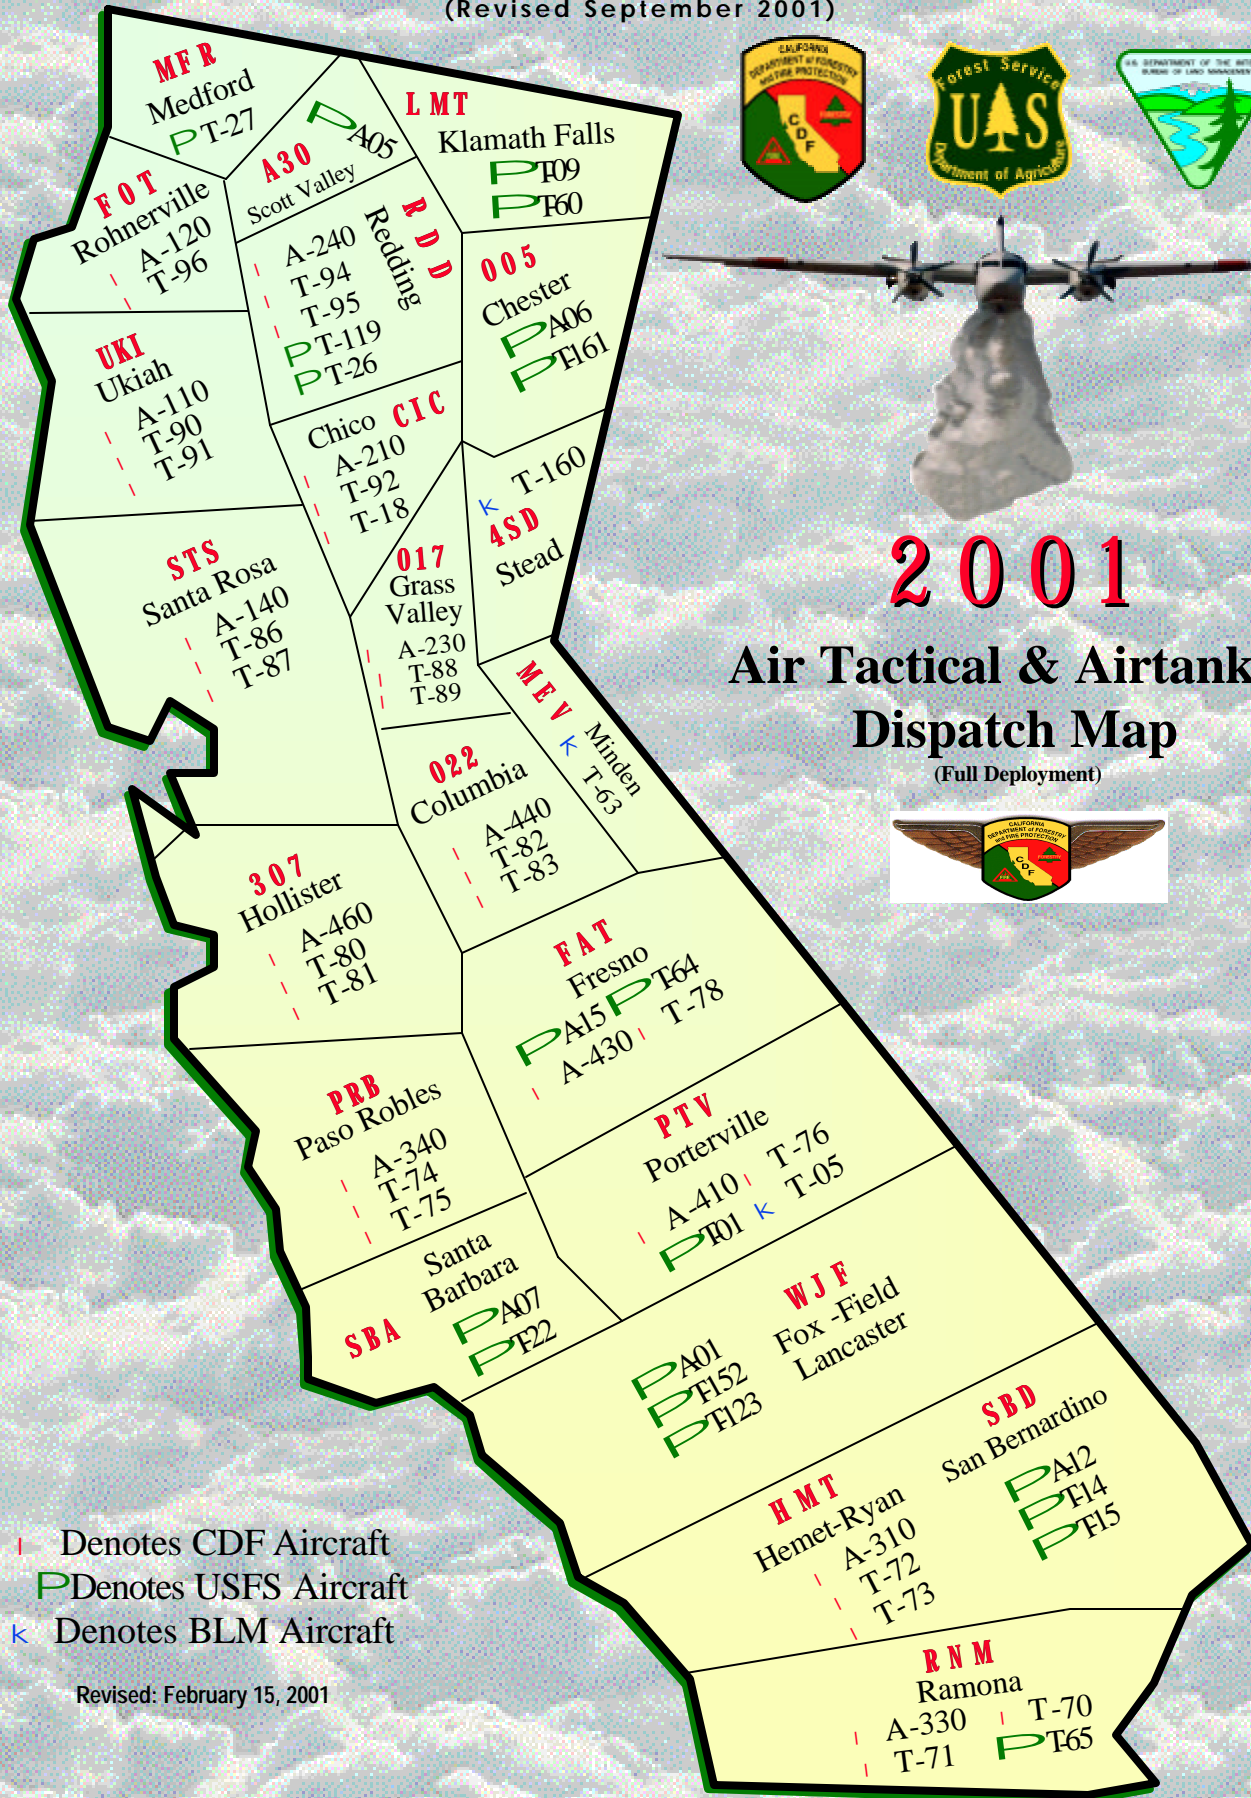

AIR ATTACK BASE LOCATION MAP (8300)

(Revised September 2001)

2001

Air Tactical & Airtanker Dispatch Map

(Full Deployment)

| Denotes CDF Aircraft
 P Denotes USFS Aircraft
 k Denotes BLM Aircraft

Revised: February 15, 2001